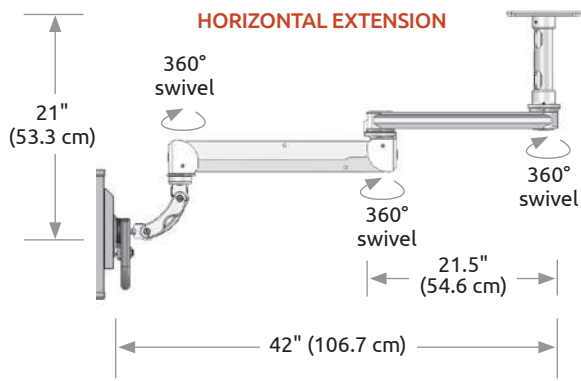

T2EQ-C8X5

Exceptional range of motion. Precise positioning.

NEW easy to install cable management system.

- Industry-leading range of motion of the arm and monitor.
- With multiple pivot points, this arm enables vertical and horizontal adjustments along with 360° of rotation.
- The Titan Elite allows a monitor to be securely mounted from the ceiling or headwall shelf, pulled down when needed, then stowed up and out of the way.

NOW EASY TO WIRE
Does not require
disassembly.

Wires run through
the joints.

Specifications

Load capacity	28 lbs (12.7 kg)
Lift distance	21" (53.3 cm)
Maximum reach	42" (106.7 cm)
Arm swivel at mount	360°
Screen swivel	360°
Screen tilt	50°
VESA interface	75mm and 100mm

Ceiling extension pipes available in lengths of 5", 12", 24", and 36"

For more information contact your ICW representative or talk to one of our customer service representatives at 1-800-558-4435.

Range of
Motion Video

Range of Motion and Dimension Drawings

MONITOR RANGE OF MOTION