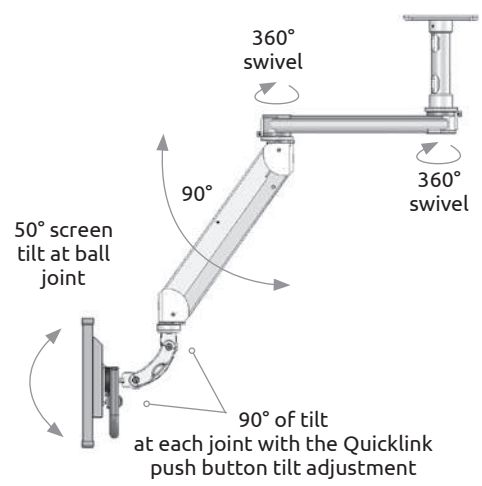

T2EQ-C8X5

Exceptional range of motion. Precise positioning.

NEW easy to install cable management system.

- Industry-leading range of motion of the arm and monitor.
- With multiple pivot points, this arm enables vertical and horizontal adjustments along with 360° of rotation.
- The Titan Elite allows a monitor to be securely mounted from the ceiling or headwall shelf, pulled down when needed, then stowed up and out of the way.

NOW EASY TO WIRE
Does not require
disassembly.

Wires run through
the joints.

Specifications

Load capacity	28 lbs (12.7 kg)
Lift distance	21" (53.3 cm)
Maximum reach	42" (106.7 cm)
Arm swivel at mount	360°
Screen swivel	360°
Screen tilt	50°
VESA interface	75mm and 100mm

Ceiling extension pipes available in lengths of 5", 12", 24", and 36"

For more information contact your ICW representative or talk to one of our customer service representatives at 1-800-558-4435.

Range of
Motion Video

Range of Motion and Dimension Drawings

MONITOR RANGE OF MOTION