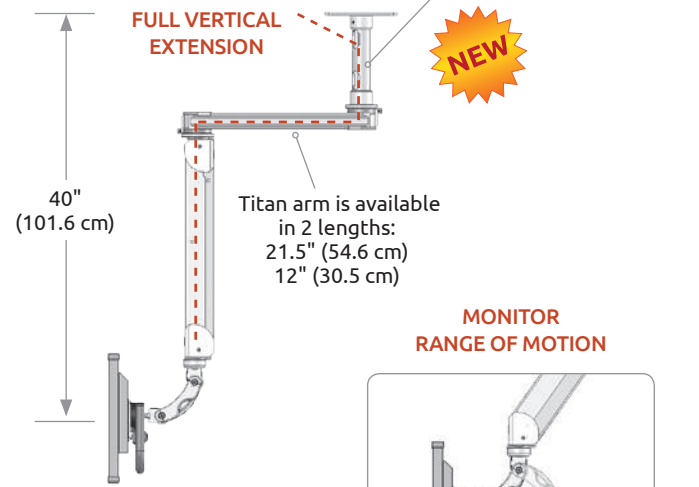

T2EQ-C8X5

Exceptional range of motion. Precise positioning.

NEW easy to install cable management system.

- Industry-leading range of motion of the arm and monitor.
- With multiple pivot points, this arm enables vertical and horizontal adjustments along with 360° of rotation.
- The Titan Elite allows a monitor to be securely mounted from the ceiling or headwall shelf, pulled down when needed, then stowed up and out of the way.

NOW EASY TO WIRE
Does not require
disassembly.

Wires run through
the joints.

Specifications

Load capacity	28 lbs (12.7 kg)
Lift distance	21" (53.3 cm)
Maximum reach	42" (106.7 cm)
Arm swivel at mount	360°
Screen swivel	360°
Screen tilt	50°
VESA interface	75mm and 100mm

Ceiling extension pipes available in lengths of 5", 12", 24", and 36"

For more information contact your ICW representative or talk to one of our customer service representatives at 1-800-558-4435.

Range of
Motion Video

Range of Motion and Dimension Drawings

MONITOR RANGE OF MOTION