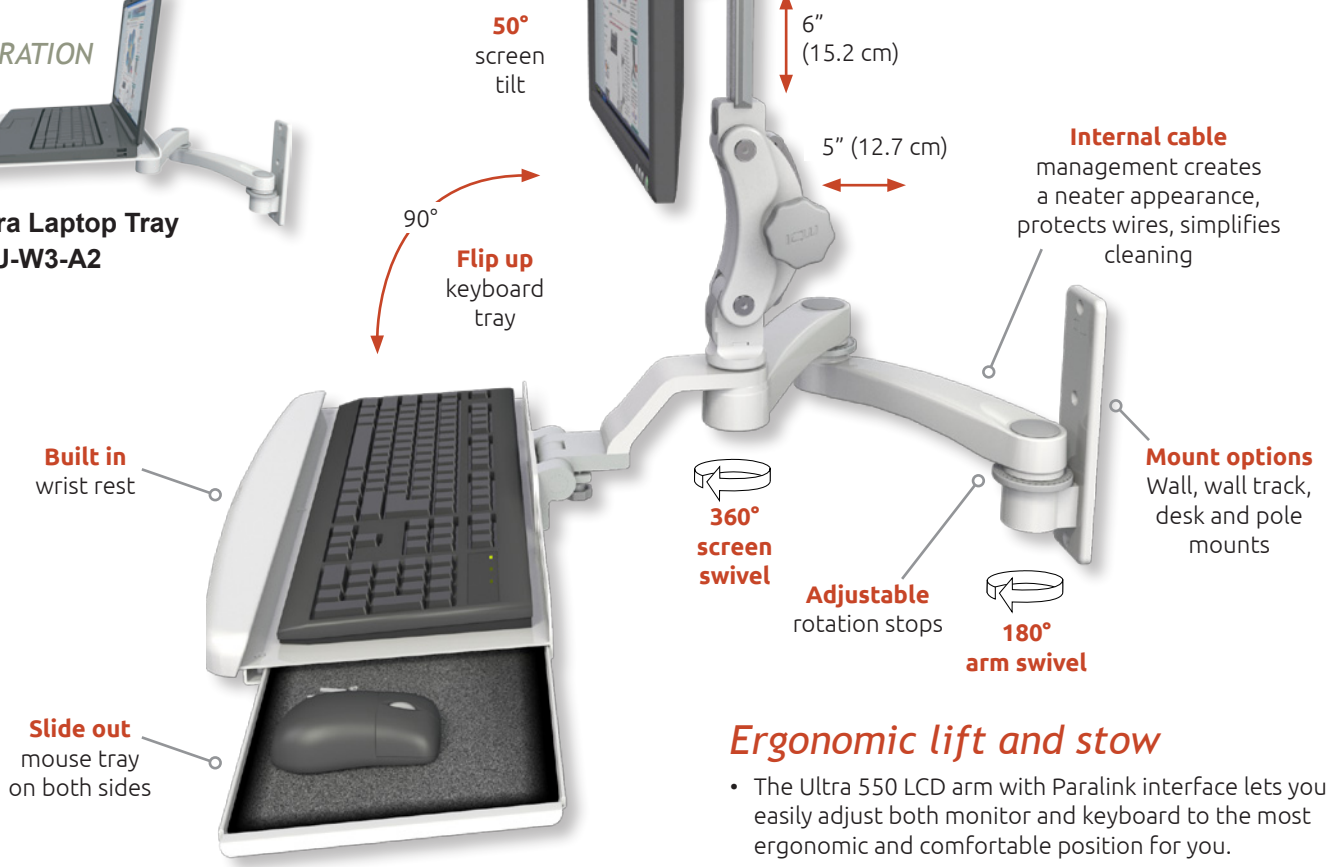

UL550-W3-KUB-A2

Desk, wall, pole or wall track mount system

6 WAY
TILT & ROTATE

LAPTOP
CONFIGURATION

Ultra Laptop Tray
LTU-W3-A2

Arm extension options
Ultra arms can be ordered as one or two 11" extensions.

Monitor, keyboard and mouse not included

Vertical Adjust	Screen Swivel	Screen Tilt	Arm Swivel
6" (15.2 cm)	360°	50°	180°

Ergonomic lift and stow

- The Ultra 550 LCD arm with Paralink interface lets you easily adjust both monitor and keyboard to the most ergonomic and comfortable position for you.
- This arm allows the full articulation of the LCD and keyboard, reaches up to 37.5" (95.4 cm) and stows compactly just 9.75" (24.8 cm) from the wall.
- The monitor can be adjusted 6" (15.2 cm) vertically.
- Can be purchased with either one or two 11" (27.9 cm) extension arms.
- Available in desk, wall, wall track and pole mounts.
- Several fold-up keyboard tray options available.

Range of Motion Video

*Need a custom solution?
Contact your ICW Rep for more information.*

Select a color

Specify one of our durable powder coating finishes with your order:

Gloss White (MW), Writable Black (WB), A-dec Tan (T), Pelton Putty (P), and Quartz Gray (QG)

T19
Wall track 19"

T36
Wall track 36"

WALL TRACK MOUNT
UL550-T36-KUP-A1

DESK MOUNT OPTIONS

D1
Desk mount 1"

D3
Desk mount 3"

D5
Desk mount 5"

D7
Desk mount 7"