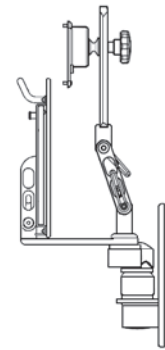

Monitor, keyboard and mouse not included

Vertical Adjust	Screen Swivel	Screen Tilt	Arm Swivel
6" (15.2 cm)	360°	50°	180°

Ergonomic lift and stow

- The Ultra 550 LCD arm with Paralink interface lets you easily adjust both monitor and keyboard to the most ergonomic and comfortable position for you.
- This arm allows the full articulation of the LCD and keyboard, reaches up to 37.5" (95.4 cm) and stows compactly just 9.75" (24.8 cm) from the wall.
- The monitor can be adjusted 6" (15.2 cm) vertically.
- Can be purchased with either one or two 11" (27.9 cm) extension arms.
- Available in desk, wall, wall track and pole mounts.
- Several fold-up keyboard tray options available.

Range of Motion and Dimensional Drawings

DESK MOUNT
UL550-D7-KPP-A1

SIDE STOWED

POLE MOUNT
UL550-P15-KUB

SIDE EXTENDED

WALL MOUNT OPTIONS

W2
Wall mount 7"

W3
Wall mount 9.5"