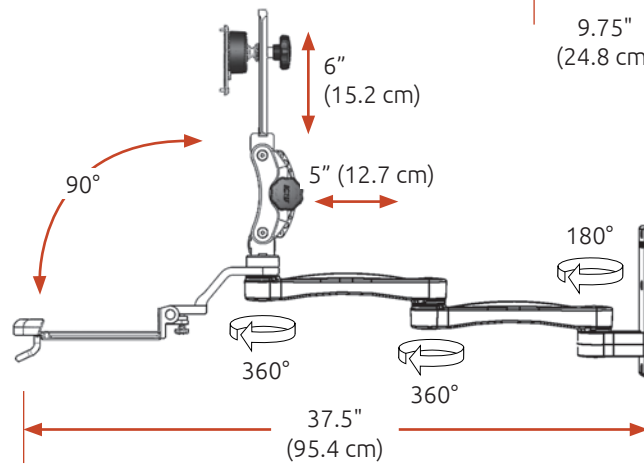

Monitor, keyboard and mouse not included

Vertical Adjust	Screen Swivel	Screen Tilt	Arm Swivel
6" (15.2 cm)	360°	50°	180°

Ergonomic lift and stow

- The Ultra 550 LCD arm with Paralink interface lets you easily adjust both monitor and keyboard to the most ergonomic and comfortable position for you.
- This arm allows the full articulation of the LCD and keyboard, reaches up to 37.5" (95.4 cm) and stows compactly just 9.75" (24.8 cm) from the wall.
- The monitor can be adjusted 6" (15.2 cm) vertically.
- Can be purchased with either one or two 11" (27.9 cm) extension arms.
- Available in desk, wall, wall track and pole mounts.
- Several fold-up keyboard tray options available.

Range of Motion and Dimensional Drawings

DESK MOUNT
UL550-D7-KPP-A1

SIDE STOWED

POLE MOUNT
UL550-P15-KUB

SIDE EXTENDED

WALL MOUNT OPTIONS

W2
Wall mount 7"

W3
Wall mount 9.5"

T19
Wall track 19"

T36
Wall track 36"

WALL TRACK MOUNT
UL550-T36-KUP-A1

DESK MOUNT OPTIONS

D1
Desk mount 1"

D3
Desk mount 3"

D5
Desk mount 5"

D7
Desk mount 7"